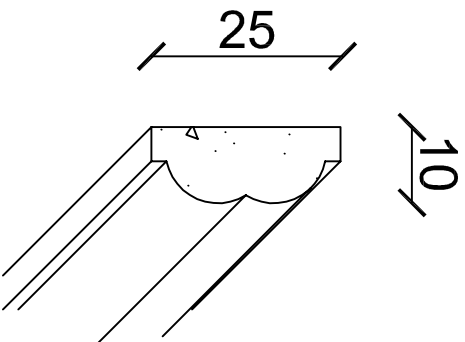

A5

TM 14 - PLUTO

ARISTOCAST ORIGINALS

LIMITED

2 WARDESEND ROAD, SHEFFIELD, S6 1RQ

TEL: (0114) 232 7018

FAX: (0114) 234 4885